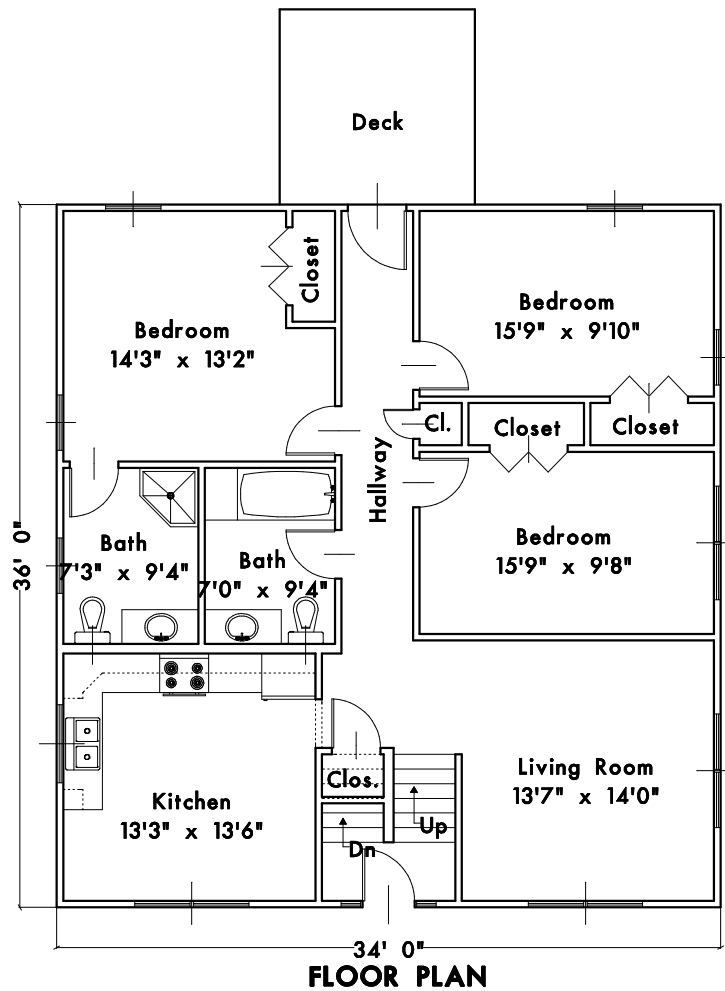

PACKERT DESIGN

266 Park Street . North Attleboro, MA 02760
(508)294-3612 . www.packertdesign.com

Approximate Living Area: 1,224 s.f.

Dwg. No.: #D10719