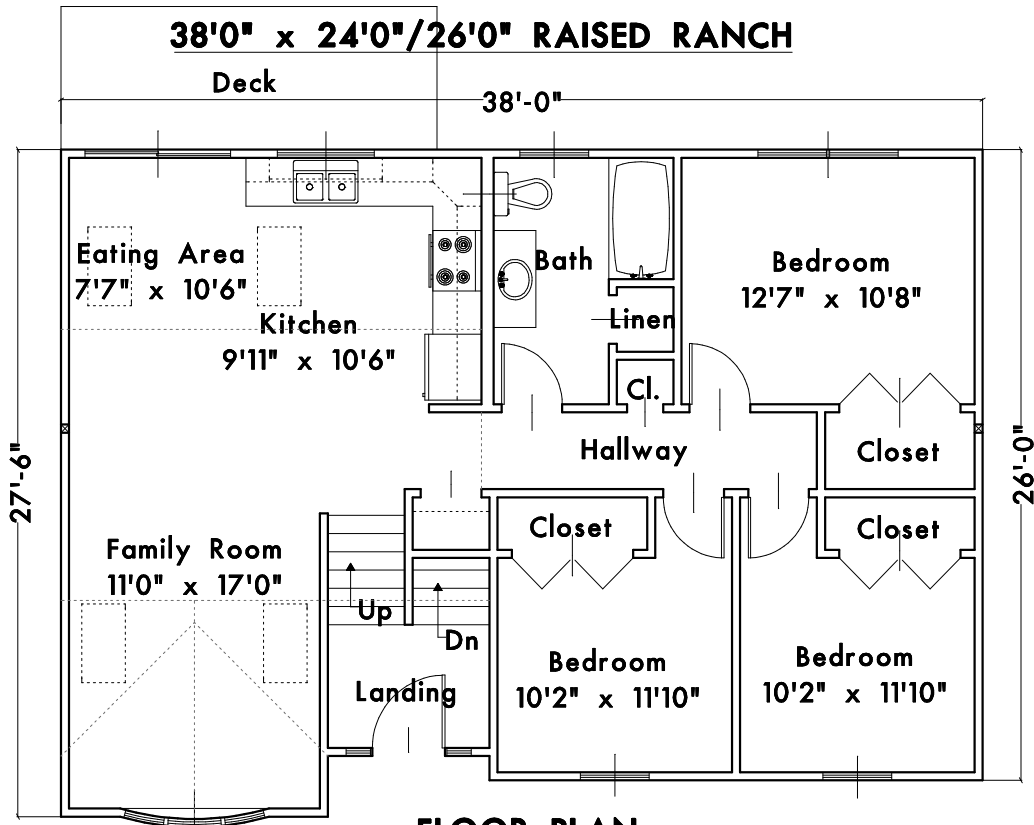

## FLOOR PLAN

Approximate Living Area: 975 s.f.

Dwg. No.: #D10726