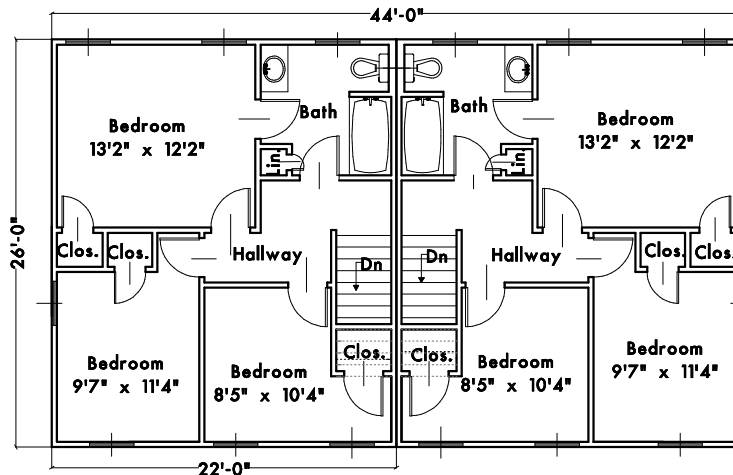

# PACKERT DESIGN

266 Park Street . North Attleboro, MA 02760  
(508)294-3612 . www.packertdesign.com

**44'0" x 26'0" DUPLEX**

**UNIT #1**

Approximate Living Area: 572 s.f.

**UNIT #2**

Approximate Living Area: 572 s.f.

**UNIT #1**

Approximate Living Area: 572 s.f.

**UNIT #2**

Approximate Living Area: 572 s.f.