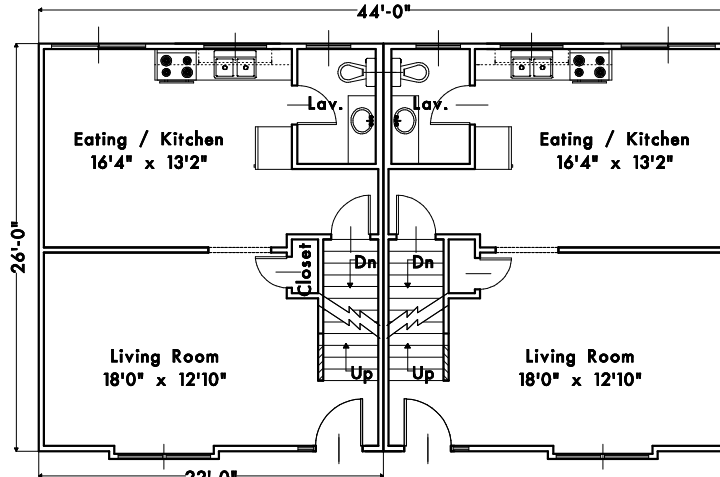

# PACKERT DESIGN

266 Park Street . North Attleboro, MA 02760  
(508)294-3612 . www.packertdesign.com

**44'0" x 26'0" DUPLEX**

**UNIT #1**

Approximate Living Area: 572 s.f.

**UNIT #2**

Approximate Living Area: 572 s.f.

**UNIT #1**

Approximate Living Area: 572 s.f.

**UNIT #2**

Approximate Living Area: 572 s.f.