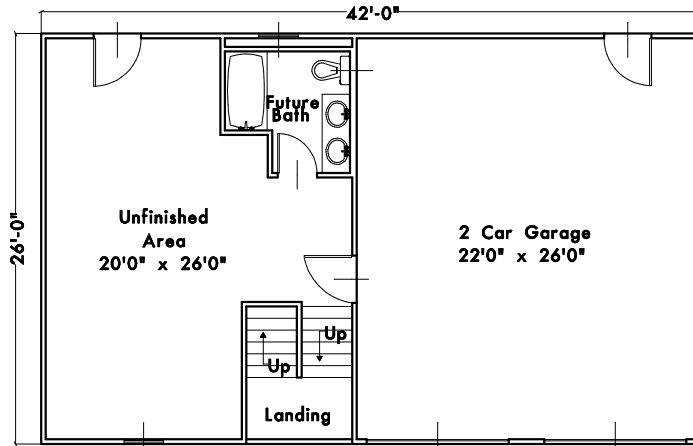

PACKERT DESIGN

266 Park Street . North Attleboro, MA 02760
(508)294-3612 . www.packertdesign.com

FRONT VIEW

LOWER LEVEL PLAN

UPPER LEVEL PLAN

Approximate Living Area: 1,162 s.f.