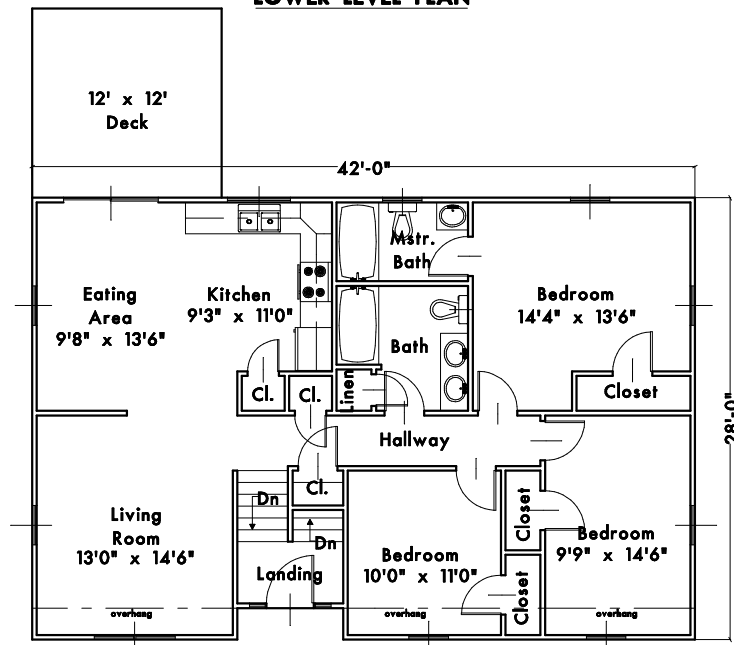

PACKERT DESIGN

266 Park Street . North Attleboro, MA 02760
(508)294-3612 . www.packertdesign.com

FRONT VIEW

LOWER LEVEL PLAN

UPPER LEVEL PLAN

Approximate Living Area: 1,162 s.f.