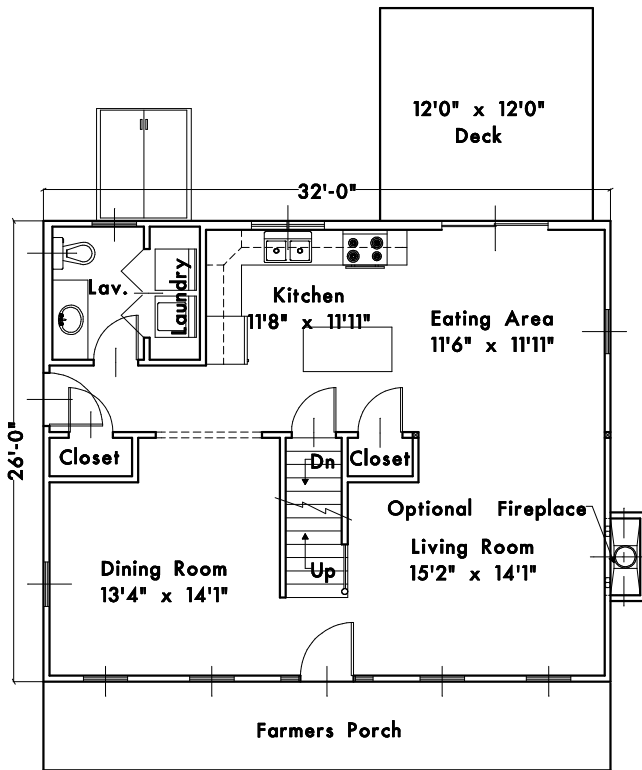

# PACKERT DESIGN

266 Park Street . North Attleboro, MA 02760  
(508)294-3612 . www.packertdesign.com

**32' x 26' COLONIAL**

**FIRST FLOOR PLAN**

Approximate Living Area: 832 s.f.

**SECOND FLOOR PLAN**

Approximate Living Area: 832 s.f.