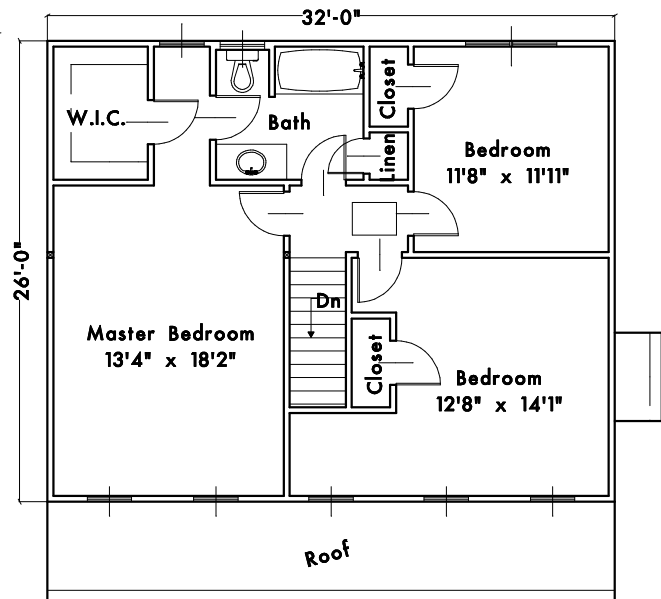

# PACKERT DESIGN

266 Park Street . North Attleboro, MA 02760  
(508)294-3612 . www.packertdesign.com

**32' x 26' COLONIAL**

**FIRST FLOOR PLAN**

Approximate Living Area: 832 s.f.

**SECOND FLOOR PLAN**

Approximate Living Area: 832 s.f.