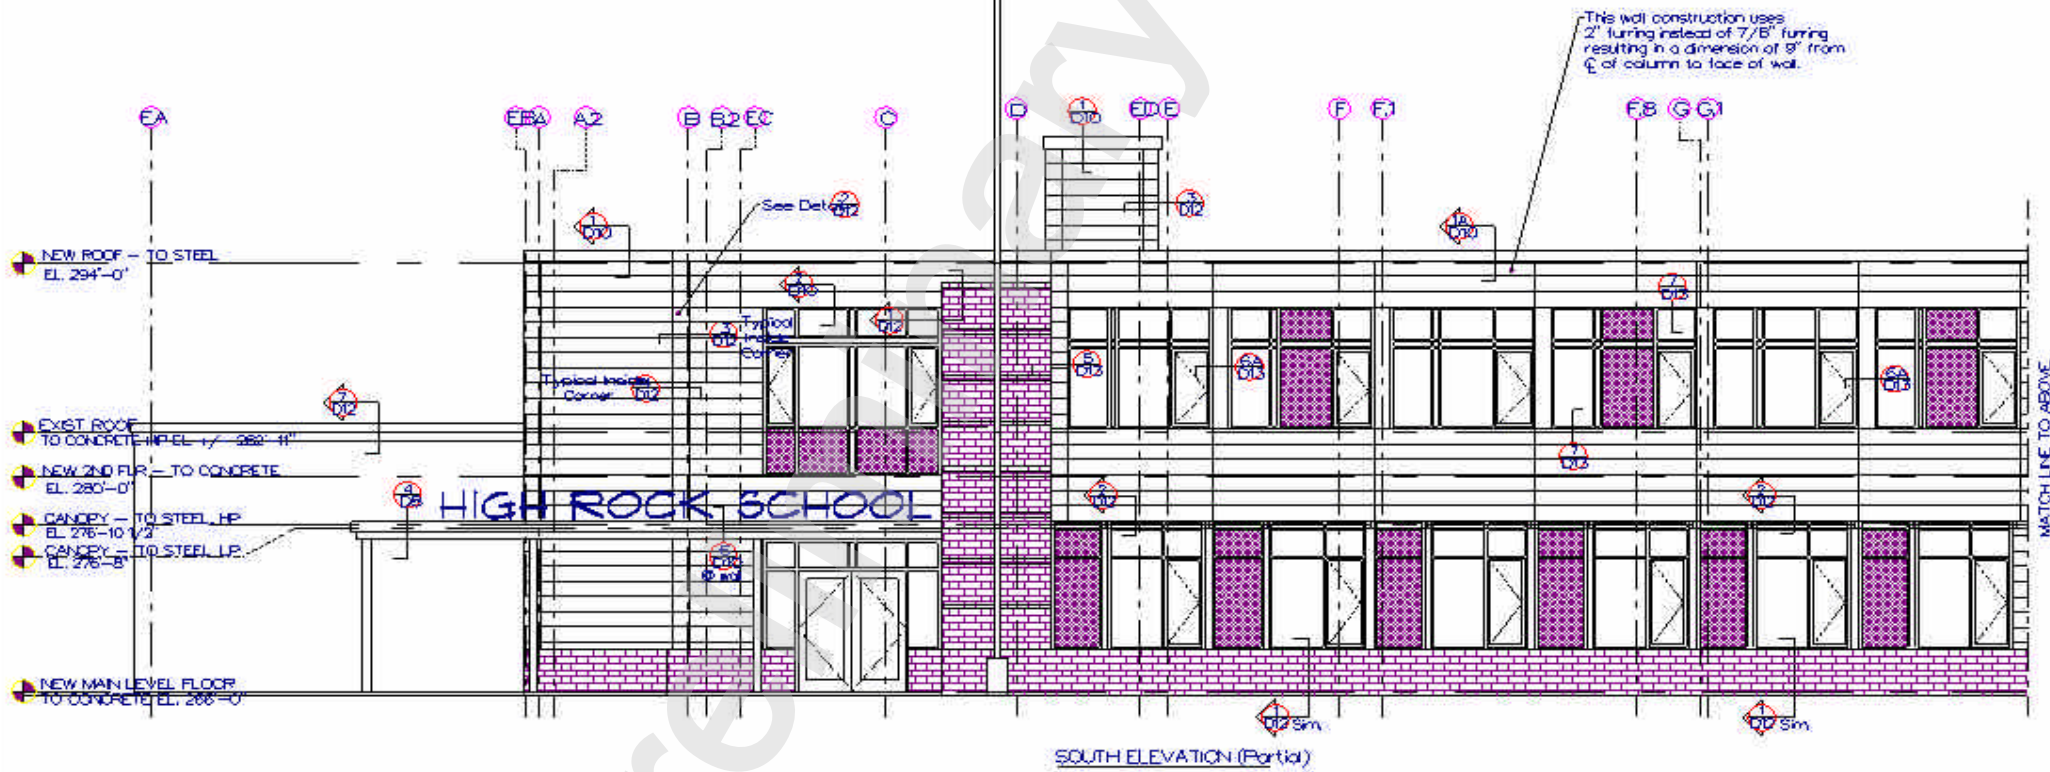

SOUTH ELEVATION (Partial)

SOUTH ELEVATION (Partial)

		PROJECT: HIGH ROCK SCHOOL NEEDHAM, MA SOUTH ELEVATION	
		SHEET: 1-47 DATE: JULY 2005 DRAWING NUMBER: 1300184-01E - ARCHITECTURAL	SHEETS OF:
REV. DATE DESCRIPTION 1 1-1-03 General Remarks 2 12-2-05 General Remarks			