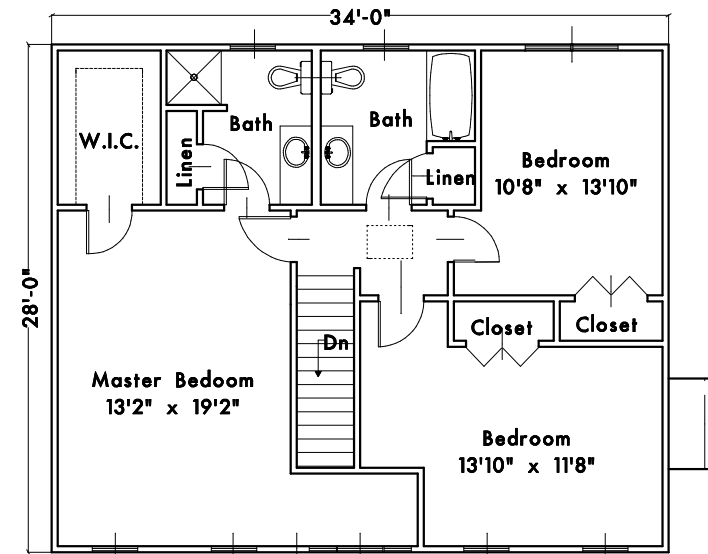

PACKERT DESIGN

266 Park Street . North Attleboro, MA 02760
(508)294-3612 . www.packertdesign.com

34'0" X 28'0" COLONIAL

FIRST FLOOR PLAN

Approximate Living Area: 952 s.f.

SECOND FLOOR PLAN

Approximate Living Area: 952 s.f.