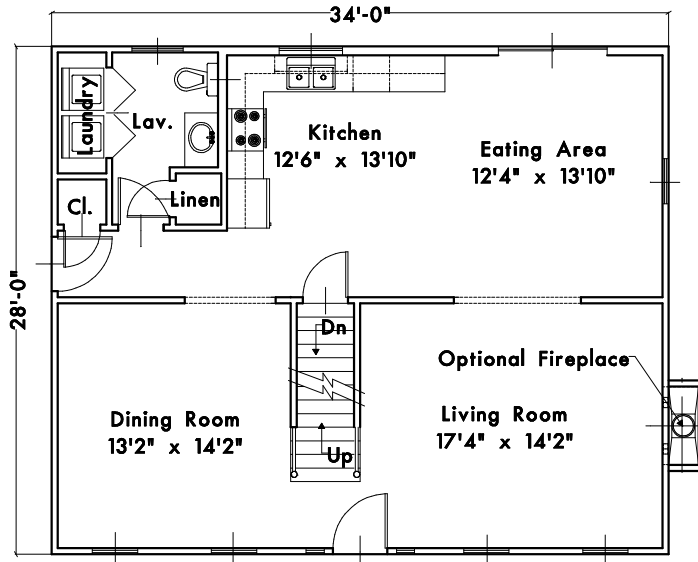

PACKERT DESIGN

266 Park Street . North Attleboro, MA 02760
(508)294-3612 . www.packertdesign.com

34'0" X 28'0" COLONIAL

FIRST FLOOR PLAN

Approximate Living Area: 952 s.f.

SECOND FLOOR PLAN

Approximate Living Area: 952 s.f.