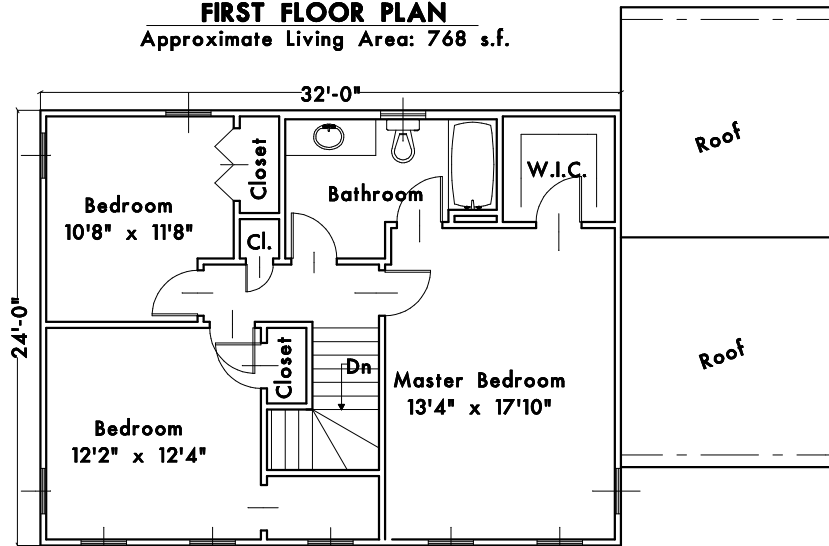

PACKERT DESIGN

266 Park Street . North Attleboro, MA 02760
(508)294-3612 . www.packertdesign.com

FIRST FLOOR PLAN
Approximate Living Area: 768 s.f.

SECOND FLOOR PLAN
Approximate Living Area: 768 s.f.