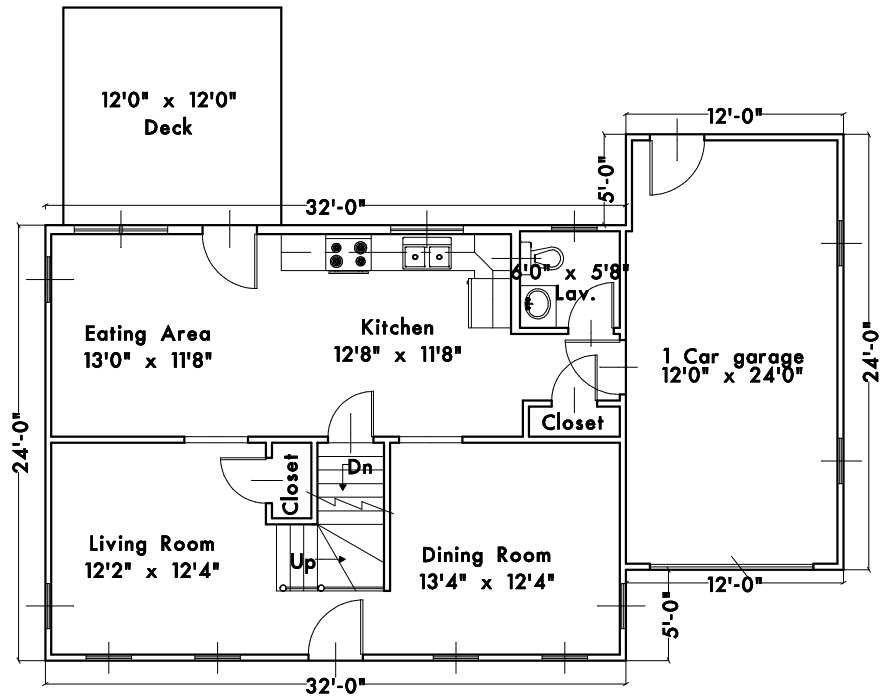

PACKERT DESIGN

266 Park Street . North Attleboro, MA 02760
(508)294-3612 . www.packertdesign.com

FIRST FLOOR PLAN
Approximate Living Area: 768 s.f.

SECOND FLOOR PLAN
Approximate Living Area: 768 s.f.